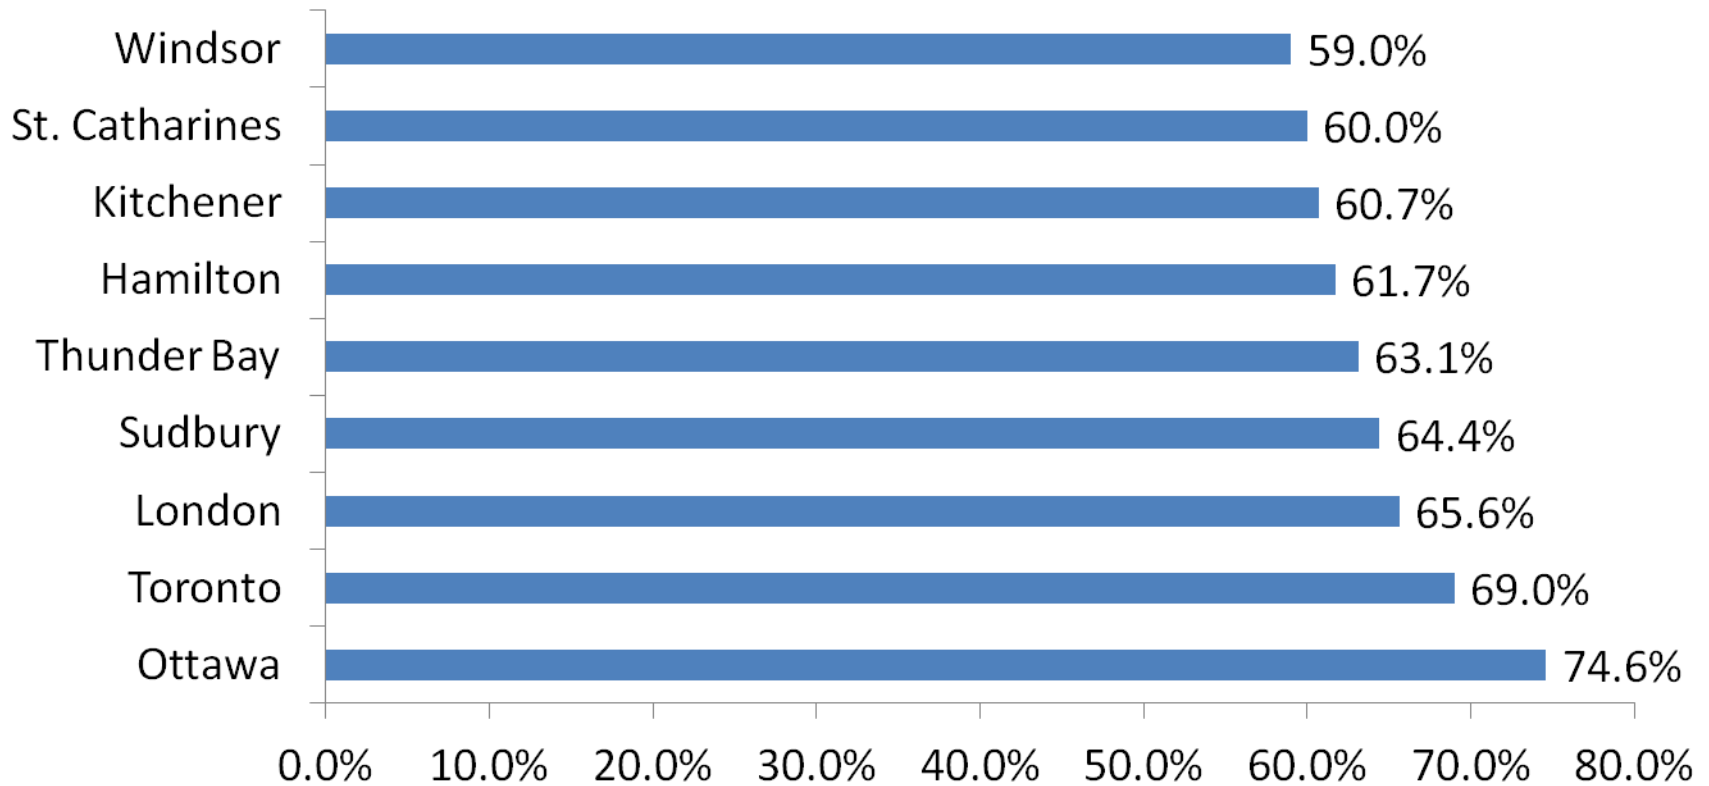

Educational Attainment 2011

Total Population Aged 25-64 Level of Schooling (%)
Post-Secondary Certificate, Diploma or Degree

Source: Statistics Canada; 2011 National Household Survey.