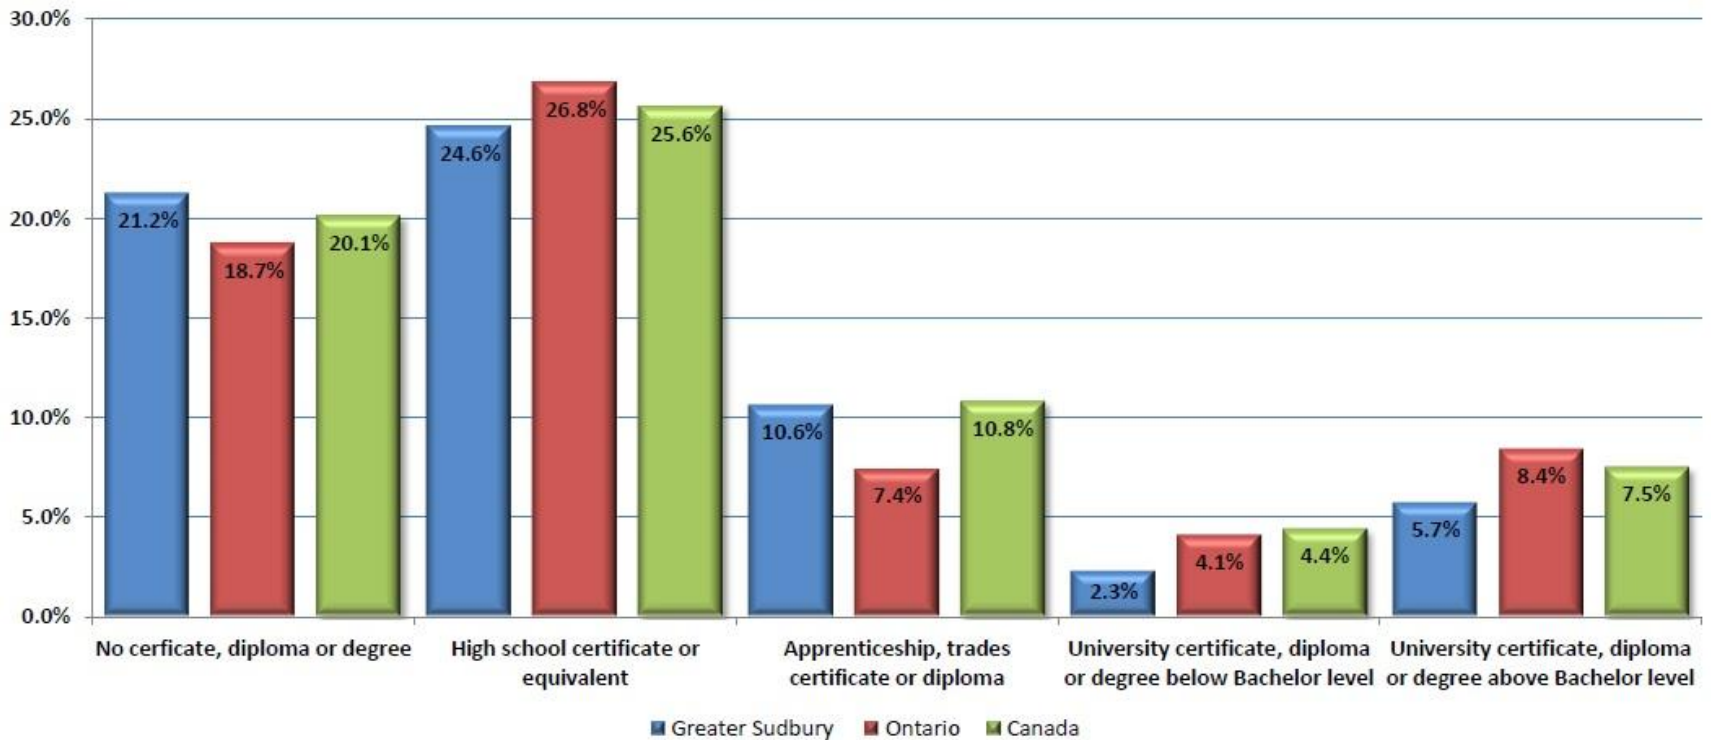

Educational Attainment
 2011 National Household Survey

Total population 15 years and over by highest certificate, diploma or degree

2011 National Household Survey: Educational attainment	Greater Sudbury	% of Total
Total population 15+ years by highest certificate, diploma or degree	132,600	
No certificate, diploma or degree	28,095	21.2
High School Diploma or Equivalent	32,555	24.6
High school certificate, diploma or degree	71,955	54.2
Apprenticeship or trades certificate or diploma	14,060	19.5
College, CEGEP or other non-university certificate or diploma	34,060	47.3
University certificate, or diploma below bachelor level	3,070	4.3
University certificate, diploma or degree at bachelor level or above	20,765	28.9
Bachelor's degree	13,210	63.6
University certificate, diploma or degree above bachelor level	7,555	36.4

Source: Statistics Canada; 2011 National Household Survey.

Note: Totals may not sum due to rounding.

**Educational Attainment
2011 National Household Survey**

Educational Attainment (%)

Source: Statistics Canada; 2011 National Household Survey.